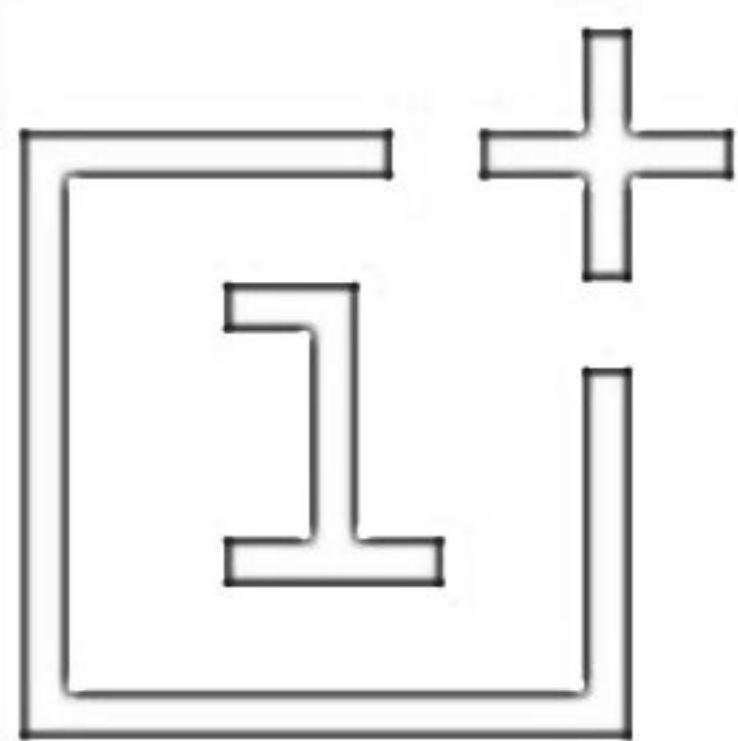

NICKELODEON™

NOORREFA

PRAKTIŠKI ŽMONĖS RENKASI

nvidia

omniva

ONEPLUS

The logo for PEPICO is a stylized, rounded oval shape. The word "PEPICO" is written in a bold, italicized, sans-serif font across the center of the oval. The letters are outlined in black. The oval itself is also outlined in black, with a slight shadow effect on the right side, giving it a three-dimensional appearance. The background is white.